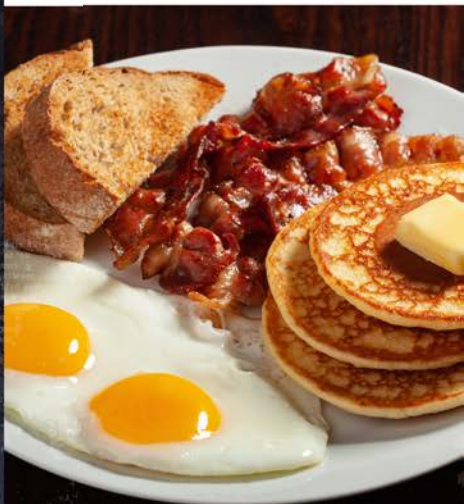

RMG

ROSCOE
MOUNTAIN
GRILL

EVERY SUNDAY
FROM 10:00 AM - 1:00 PM
\$19.95 PER PERSON

SCRAMBLED EGGS

**BACON, SAUSAGE
& HAM**

CARVING STATION HAM

CHICKEN & WAFFLES

FRENCH TOAST

MINI PANCAKES

FRUIT PARFAIT

**BAGELS, TOAST
& MUFFINS**

ASSORTED QUICHES

**OMELET &
CREPE STATION**

**ORANGE JUICE, COFFEE, TEA,
OR 1 SOFT DRINK INCLUDED**

Sunday
BRUNCH BUFFET